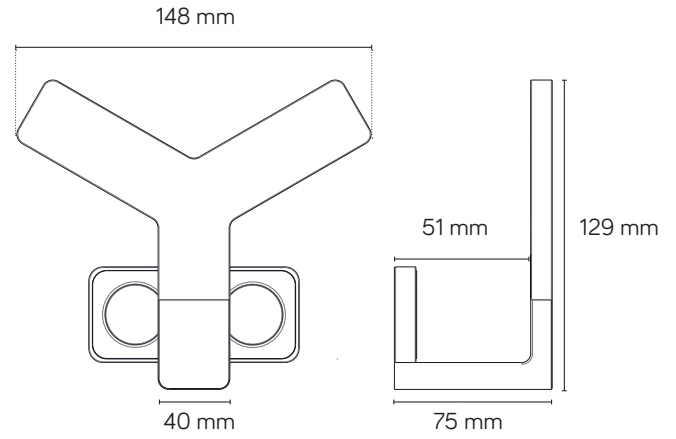

Accessory

Material	Aluminium + teak wood
Aluminium paint	epoxypolyester powder
Packaging	carton box + polyethylene bag

code	h (mm)	width (mm)	weight (kg)
383814	129	148	0,292