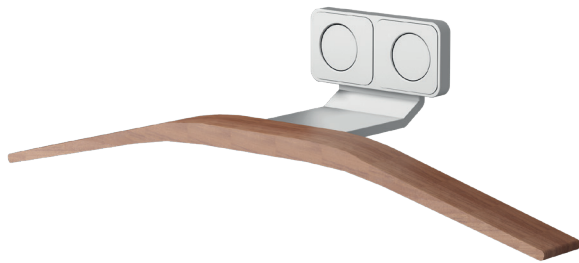

Hang

Accessory

Material	Aluminium + teak wood
Aluminium paint	epoxypolyester powder
Packaging	carton box + polyethylene bag

code	h (mm)	width (mm)	weight (kg)
383813	85	360	0,3