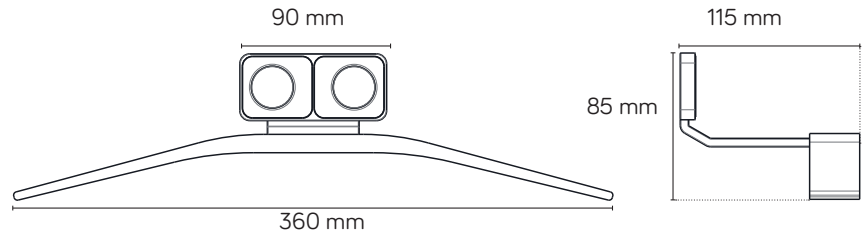

Hang

Accessory

Material	Aluminium + teak wood
Aluminium paint	epoxypolyester powder
Packaging	carton box + polyethylene bag

code	h (mm)	width (mm)	weight (kg)
383813	85	360	0,3